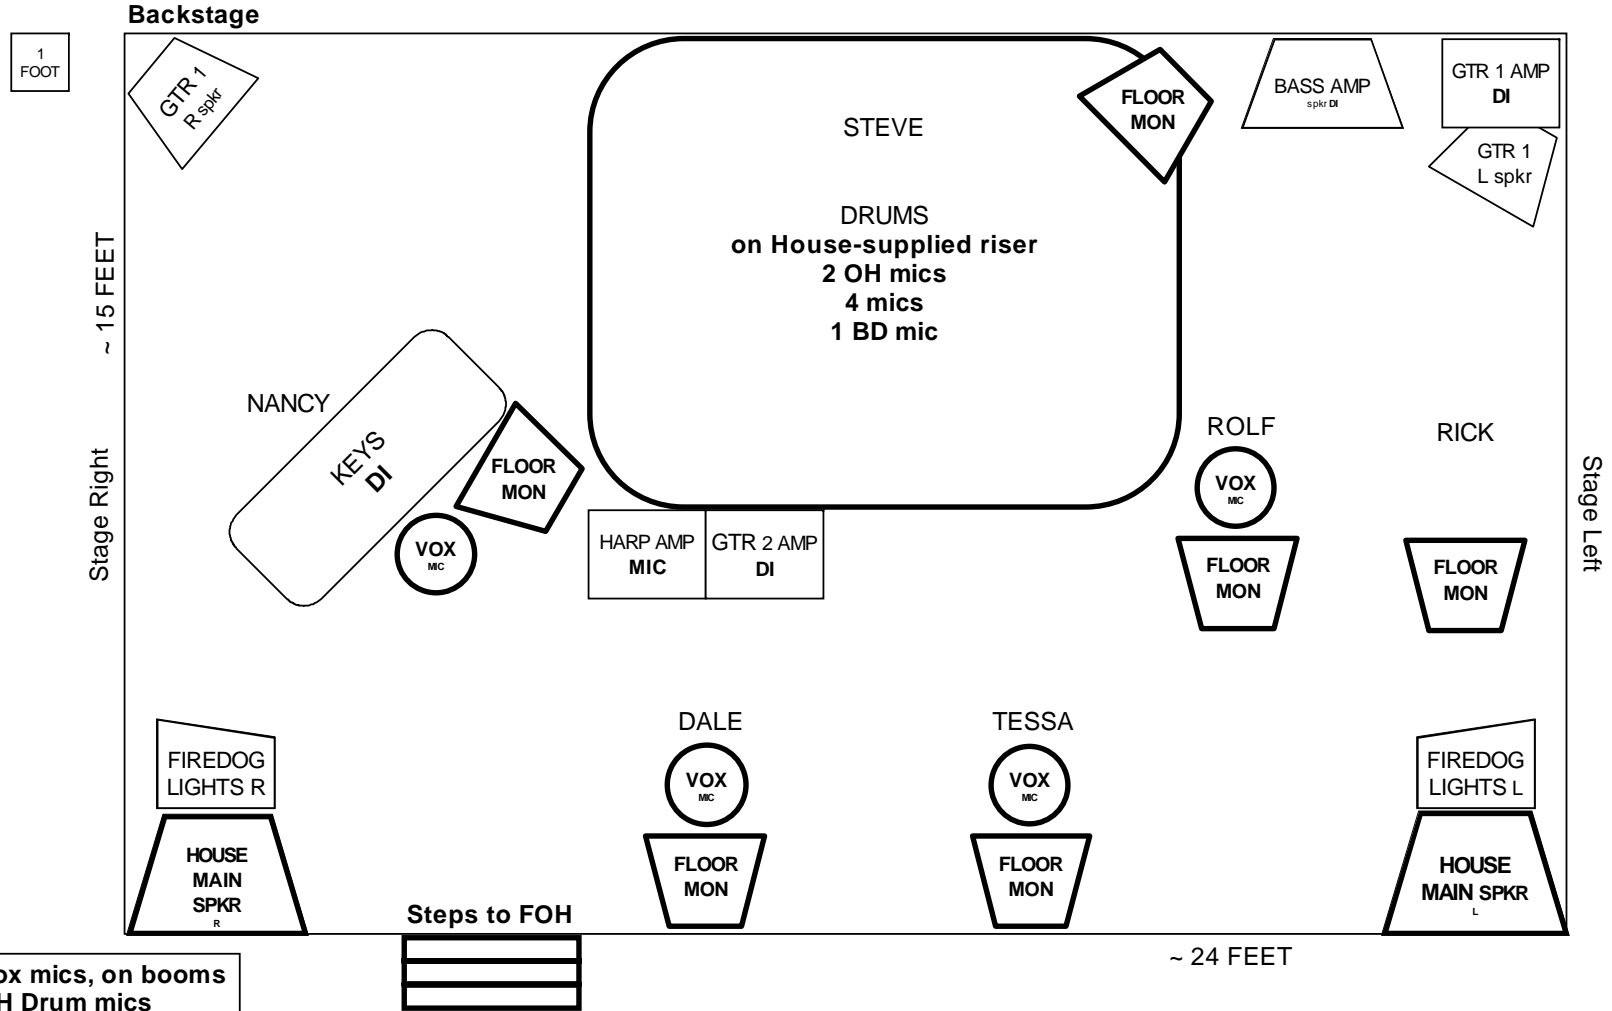

# FIREDOG Stage Plot

- 4 Vox mics, on booms
- 2 OH Drum mics
- 4 Drum mics
- 1 Bass Drum mic
- 1 Harp Amp mic
- 4 Direct Inputs
- Floor Monitors = 6
- or -
- Floor = 3 + Side = 2
- Drum Riser, ~ 10X8'
- Steps to FOH
- House PA

Items in **bold** supplied by House or sound tech  
 Monitor Mix= VOX and KEYS only

All dimensions and placement are approximate